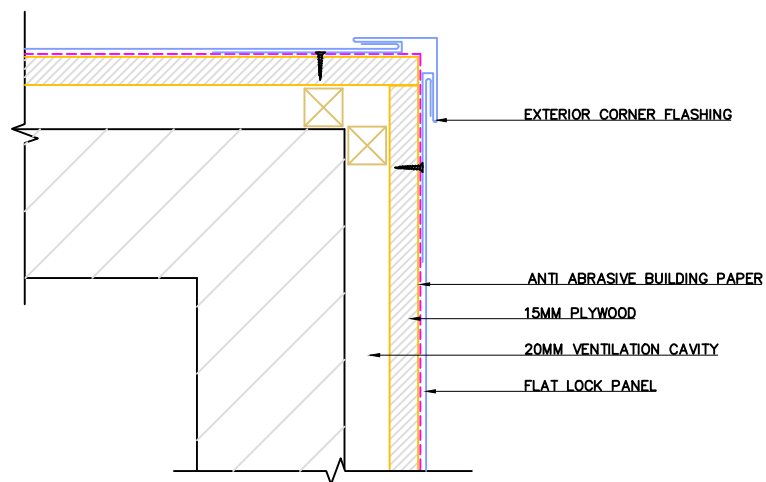

OPTION 2

SCALE 1:4 @ A4