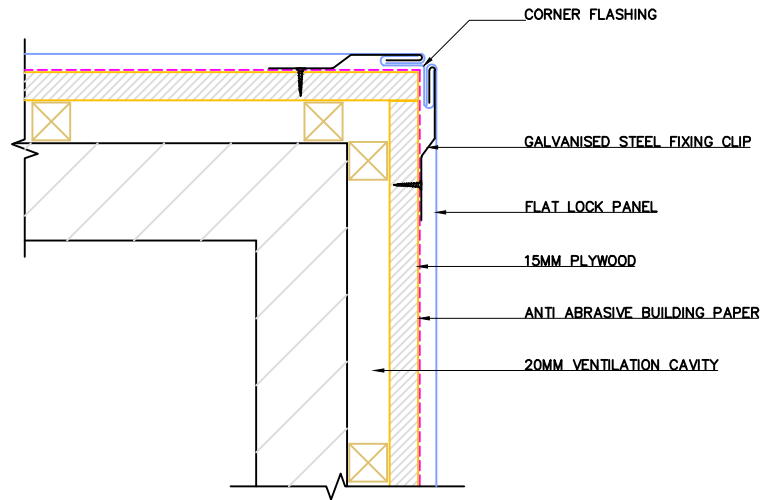

OPTION 1

OPTION 2

SCALE 1:4 @ A4

P: HEAD OFFICE 09 277 2707
MANUKAU 09 277 2700
ALBANY 09 972 0060
HAMILTON 07 082 0710
PALMERSTON NORTH 06 323 6037
WELLINGTON 04 974 5792
CHRISTCHURCH 03 281 8214

WEB: WWW.theroofingstore.co.nz
Copyright@TheRoofingStore 2024

TRS FLAT LOCK PANEL

Exterior Corner