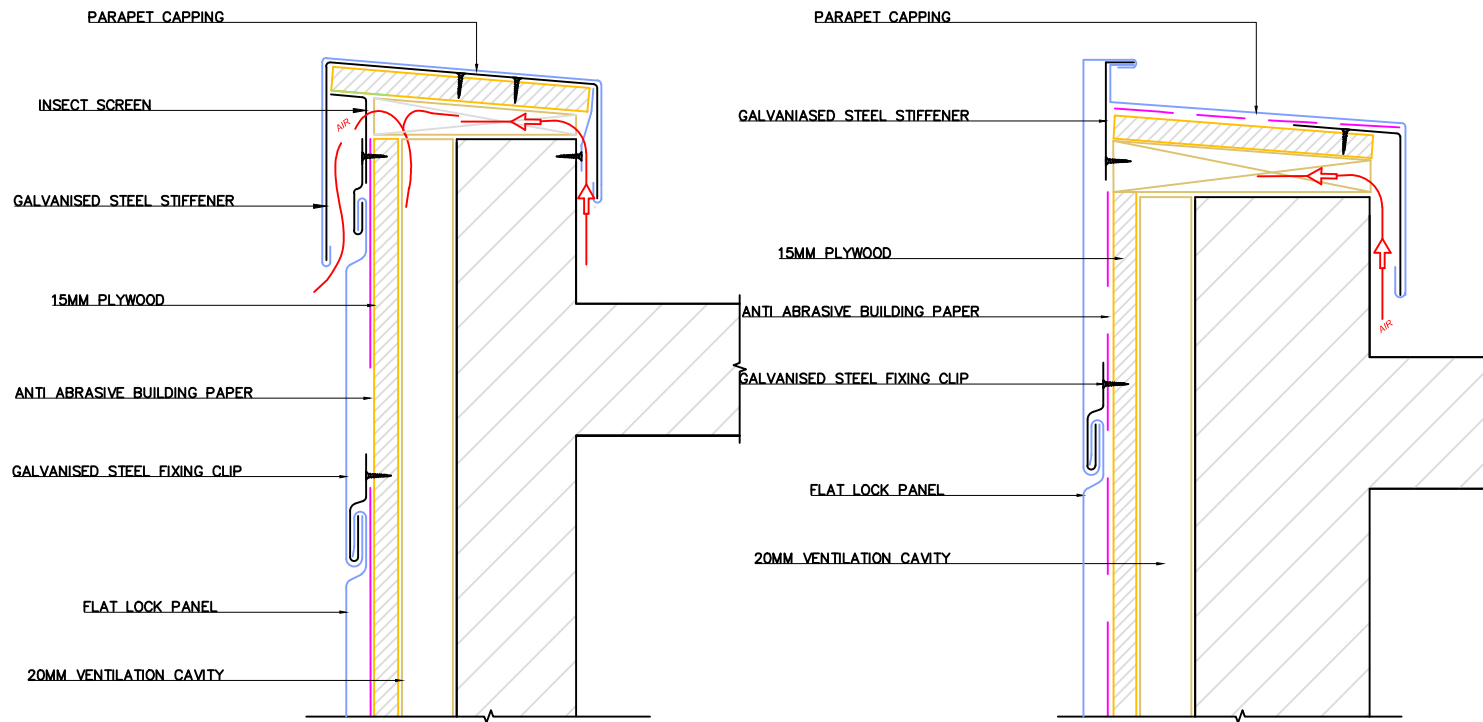

TRS Flat Lock Panels

Scale 1:6 @ A4

Parapet Cap

PARAPET CAPPING

PARAPET - SEAM JOINT