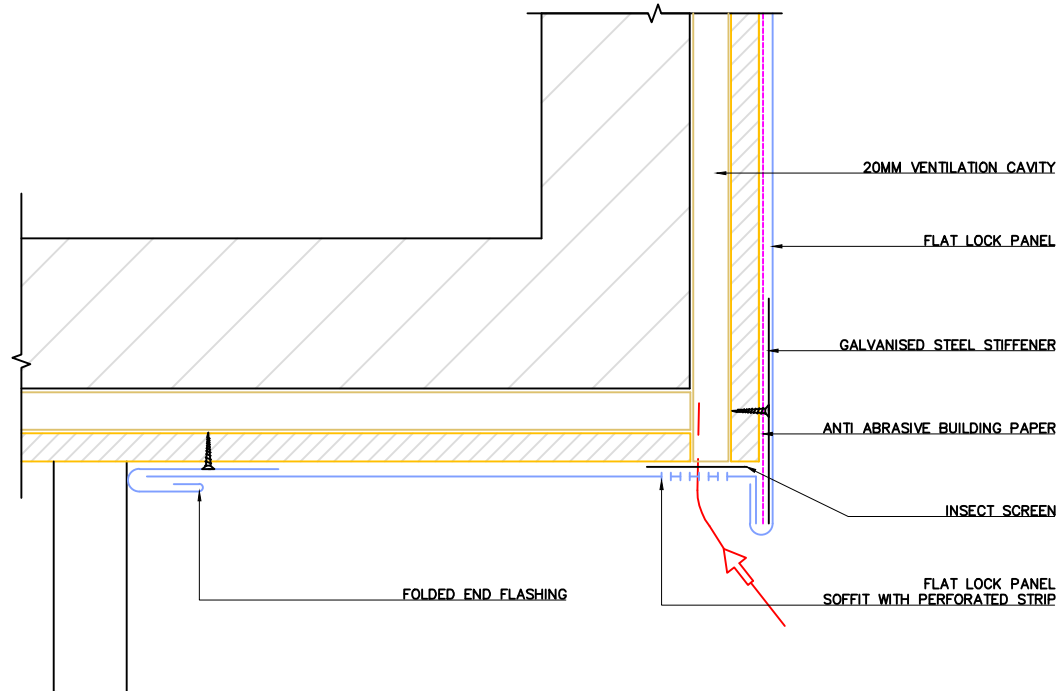

### ***TRS FLAT LOCK PANEL***

Scale 1:4 @ A4

Soffit